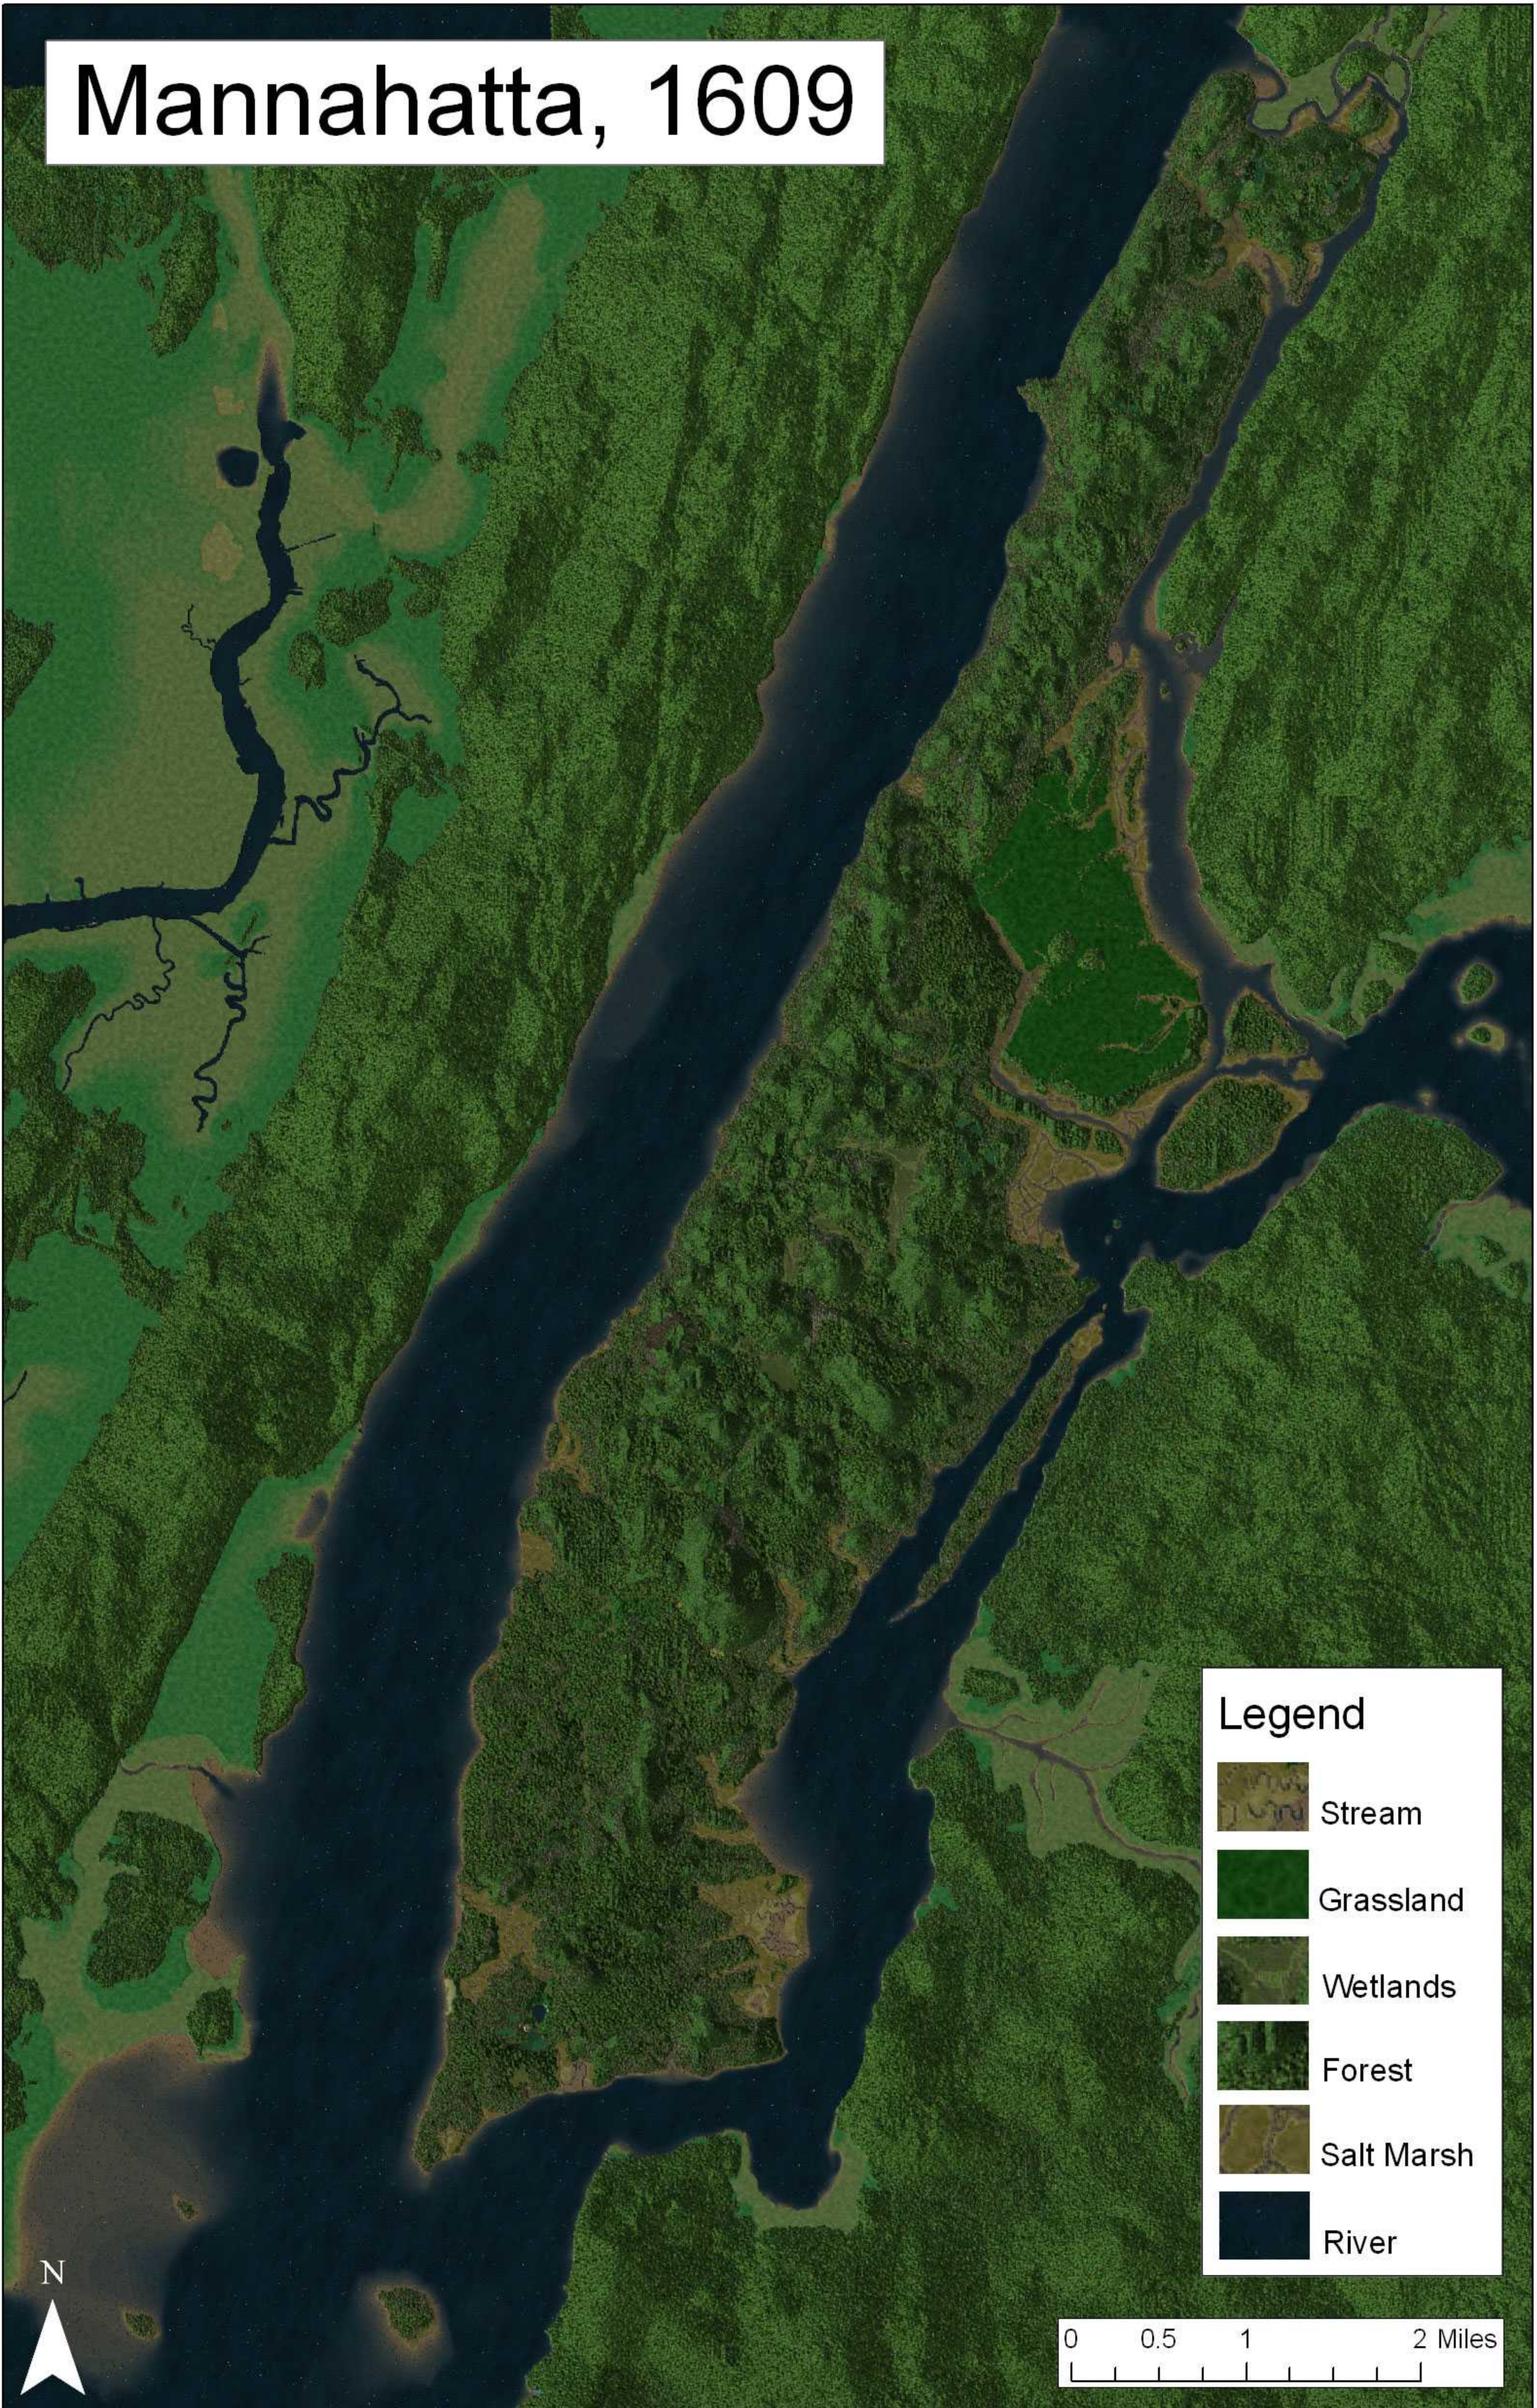

Mannahatta, 1609

Legend

-  Stream
-  Grassland
-  Wetlands
-  Forest
-  Salt Marsh
-  River

0 0.5 1 2 Miles

N